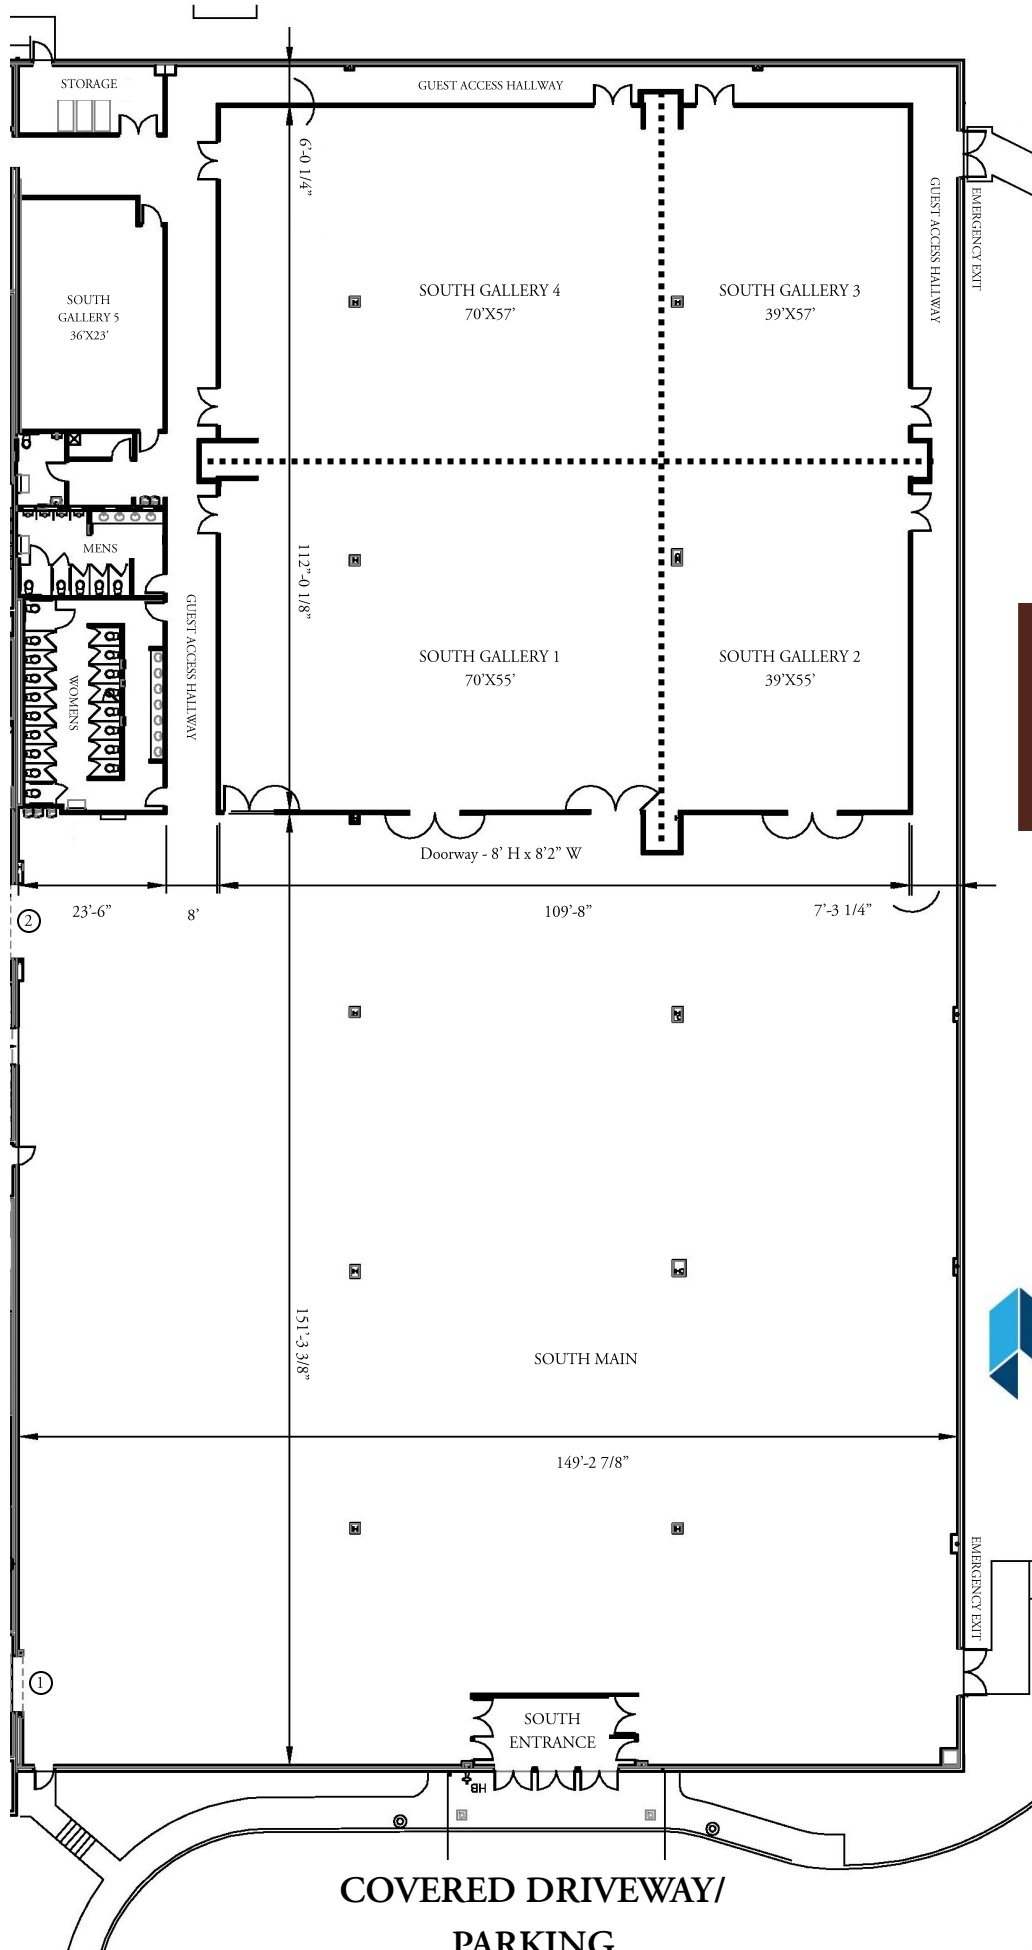

NORTH HALL

DOUBLETREE
BY
HILTON

SOUTH HALL

KEY:

- Airwall
- Pillars
- ① Roll Door 10'H x 11'8" W
- ② Roll Door 9'H x 8' W

COVERED DRIVEWAY/
PARKING